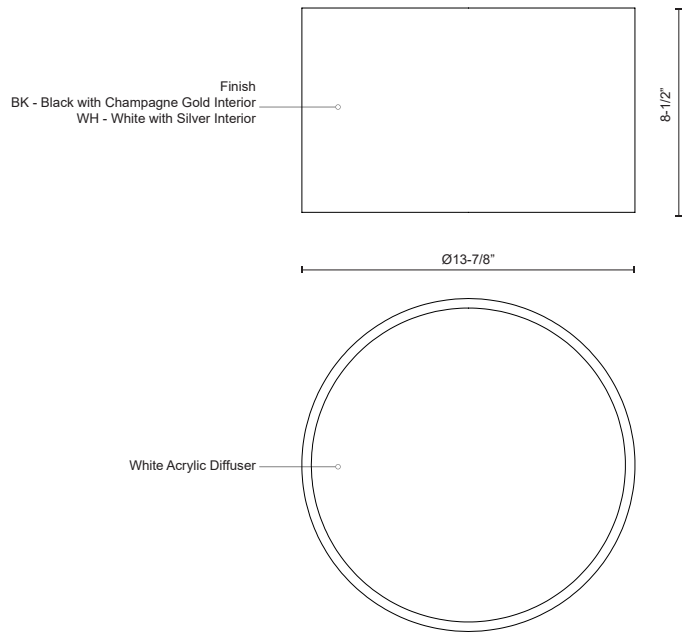

MOUSINNI
FM11414-5CCT
 FLUSH MOUNT

PROJECT

FM11414-WH-5CCT
White

FM11414-BK-5CCT
Black

SPECIFICATION DETAILS

Fixture Dimensions	D13-7/8" x H8-1/2"
Light Source	AC LED Module
Wattage	20W
Total Lumens	1600lm
Delivered Lumens	BK-540lm*; WH-715lm*;
Voltage	120V
Color Temperature	Selectable CCT 2700K/3000K/3500K/4000K/5000K
CRI (Ra)	90CRI
LED Rated Life	50,000 hours
Dimming	100% - 10%, ELV Dimmer (Not Included)
Diffuser Details	White Acrylic Diffuser
Location	Dry
Illumination Direction	Downlight
CEC Title 24 JA8	Yes, JA8-2022
Paint Finish	BK01; WH01;

* For custom options, consult factory for details.

* For warranty information, please visit www.kuzcolighting.com/warranty

DESCRIPTION

Immaculate in design two toned round cylinder shaped flush mount with white acrylic diffuser. Available in three different sizes and metal finishes in matte black exterior with champagne gold interior and white exterior with sleek silver interior. Equipped with our powerful 120V, AC LED technology